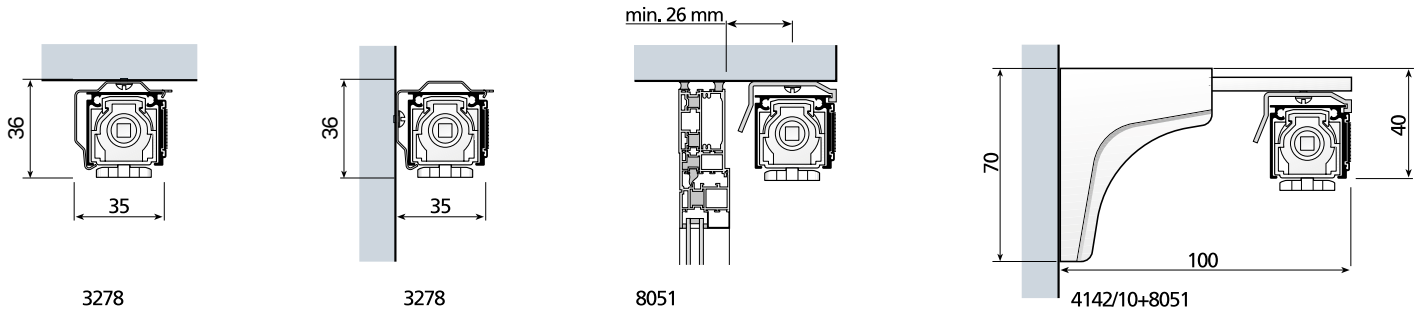

Installazioni / Installations

SOFTBOX 435-437