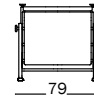

Brut

Design Konstantin Grcic, 2017

Pair of trestles adjustable in height.In cast iron painted in polyester powder.
Can be ordered separately.

9403.70.00 | 0,074 m³ | 82,00 kg

Art. nr. Trestles in cast iron

TV2530 colours

Top 280x95 cmIn veneered oak or in steel plate electro-galvanized and painted in polyester powder.
Can be ordered separately.

1 PACKAGE

Art. nr. Top

TV2535 veneered oak

TV2537 steel sheet black

Top 260x90 cmIn veneered oak.
Can be ordered separately.

1 PACKAGE

Art. nr. Top

TV2505 veneered oak

Top 200x90 cmIn veneered oak.
Can be ordered separately.

1 PACKAGE

Art. nr. Top

TV2485 veneered oak