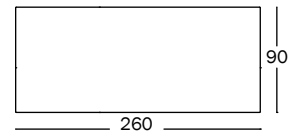

TV2530 colours

Top 280x95 cmIn veneered oak or in steel plate electro-galvanized and painted in polyester powder.
Can be ordered separately.

1 PACKAGE

Art. nr. Top

TV2535 veneered oak

TV2537 steel sheet black

Top 260x90 cmIn veneered oak.
Can be ordered separately.

1 PACKAGE

Art. nr. Top

TV2505 veneered oak

Top 200x90 cmIn veneered oak.
Can be ordered separately.

1 PACKAGE

Art. nr. Top

TV2485 veneered oak