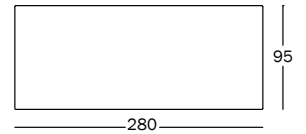

Brut

Design Konstantin Grcic, 2017

Pair of trestles adjustable in height.In cast iron painted in polyester powder.
Can be ordered separately.

9403.70.00 | 0,074 m³ | 82,00 kg

Art. nr. Trestles in cast iron

TV2530 colours

Top 280x95 cmIn veneered oak or in steel plate electro-galvanized and painted in polyester powder.
Can be ordered separately.

1 PACKAGE

Art. nr. Top

TV2535 veneered oak

TV2537 steel sheet black

Top 260x90 cmIn veneered oak.
Can be ordered separately.

1 PACKAGE

Art. nr. Top

TV2505 veneered oak

Top 200x90 cmIn veneered oak.
Can be ordered separately.

1 PACKAGE

Art. nr. Top

TV2485 veneered oak