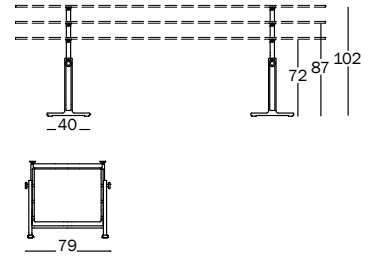

Brut

Design Konstantin Grcic, 2017

Pair of trestles adjustable in height.In cast iron painted in polyester powder.
Can be ordered separately.

9403.70.00 | 0,074 m³ | 82,00 kg

Art. nr. Trestles in cast iron

TV2530 colours

Top 280x95 cmIn veneered oak or in steel plate electro-galvanized and painted in polyester powder.
Can be ordered separately.

1 PACKAGE

Art. nr. Top

TV2535 veneered oak

TV2537 steel sheet black

Top 260x90 cmIn veneered oak.
Can be ordered separately.

1 PACKAGE

Art. nr. Top

TV2505 veneered oak

Top 200x90 cmIn veneered oak.
Can be ordered separately.

1 PACKAGE

Art. nr. Top

TV2485 veneered oak

Trestles in cast iron
 green 5126

 grey anthracite 5142

 red 5143

 white 5110
Top
 steel sheet black

 veneered oak
Top thickness

steel sheet: 17 mm

veneered oak: 30 mm