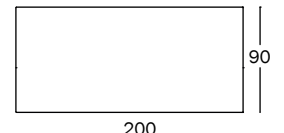

TV2530 colours

Top 280x95 cmIn veneered oak or in steel plate electro-galvanized and painted in polyester powder.
Can be ordered separately.

1 PACKAGE

Art. nr. Top

TV2535 veneered oak

TV2537 steel sheet black

Top 260x90 cmIn veneered oak.
Can be ordered separately.

1 PACKAGE

Art. nr. Top

TV2505 veneered oak

Top 200x90 cmIn veneered oak.
Can be ordered separately.

1 PACKAGE

Art. nr. Top

TV2485 veneered oak