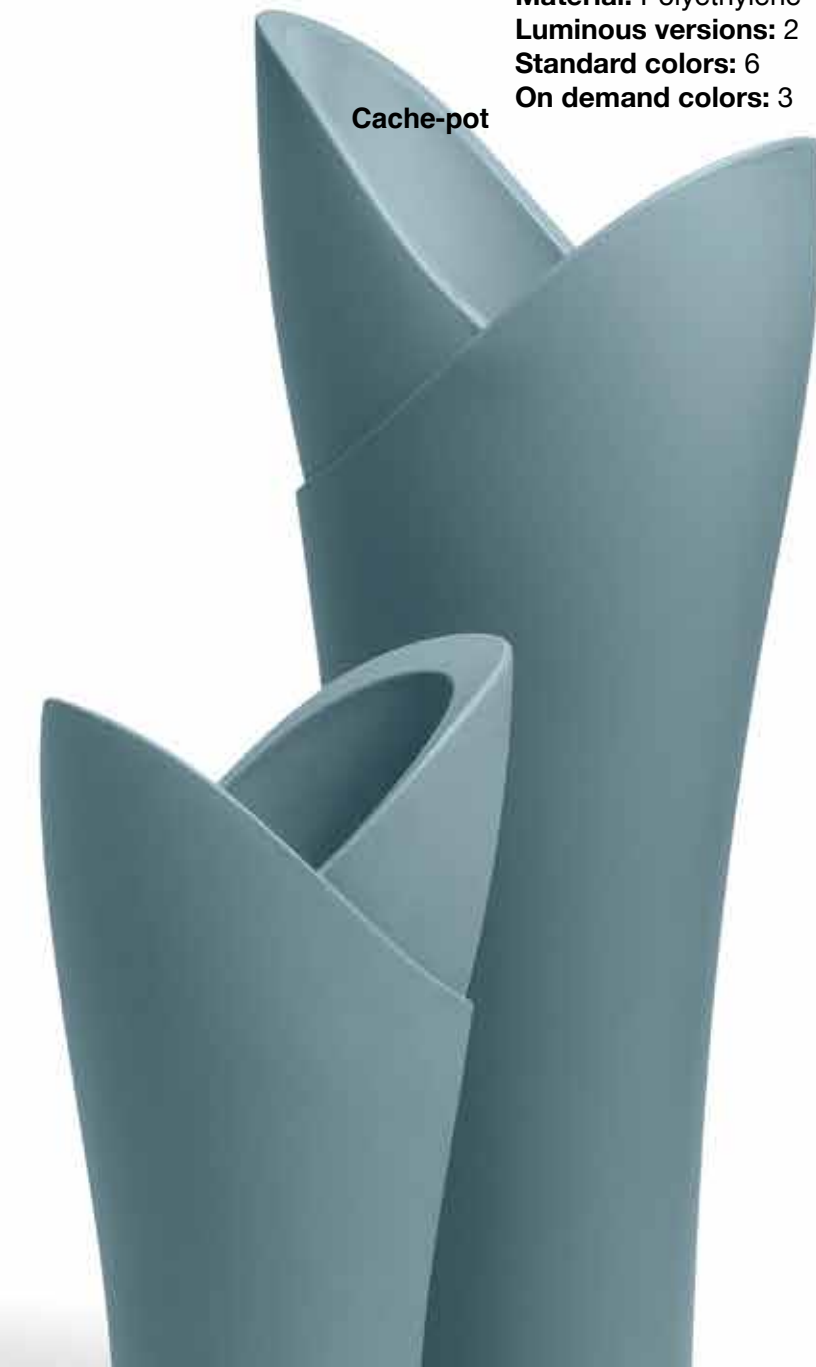

Assia

Un vaso a colonna dalla forma slanciata, perfetto per contenere piante fiorite e a cascata.

- Versioni luminose:** 2
- Colori standard:** 6
- Colori on demand:** 3

design **Luigi Siard & Assia Karagiozova**
technical data p. 173

A column vase with a slender shape, perfect for containing flowering and cascading plants.

- Material:** Polyethylene
- Luminous versions:** 2
- Standard colors:** 6
- On demand colors:** 3

Cache-pot