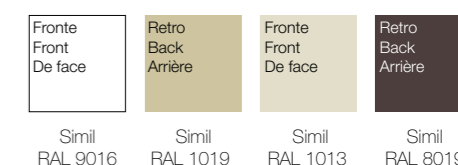

POLIPROPILENE | Polypropylene | Polypropylène / NO FRILL

POLIURETANO RIGIDO TECH | Tech polyurethane | Tech polyuréthane / EON

POLIPROPILENE | Polypropylene | Polypropylène / NUKE

COLORI BICOLOR | Two-colors shell | Coque bicolore / EON