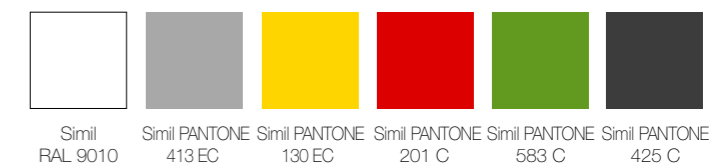

POLIETILENE SEDIA | Polyethylene chair | Polyéthylène chaise / MARGARITA