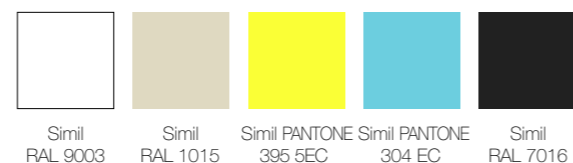

POLIPROPILENE | Polypropylene | Polypropylène / NO FRILL

POLIURETANO RIGIDO TECH | Tech polyurethane | Tech polyuréthane / EON

POLIPROPILENE | Polypropylene | Polypropylène / NUKE

COLORI BICOLOR | Two-colors shell | Coque bicolore / EON