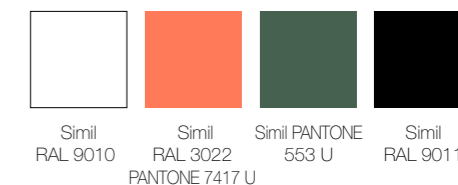

POLIPROPILENE | Polypropylene | Polypropylène / NO FRILL

POLIURETANO RIGIDO TECH | Tech polyurethane | Tech polyuréthane / EON

POLIPROPILENE | Polypropylene | Polypropylène / NUKE

COLORI BICOLOR | Two-colors shell | Coque bicolore / EON