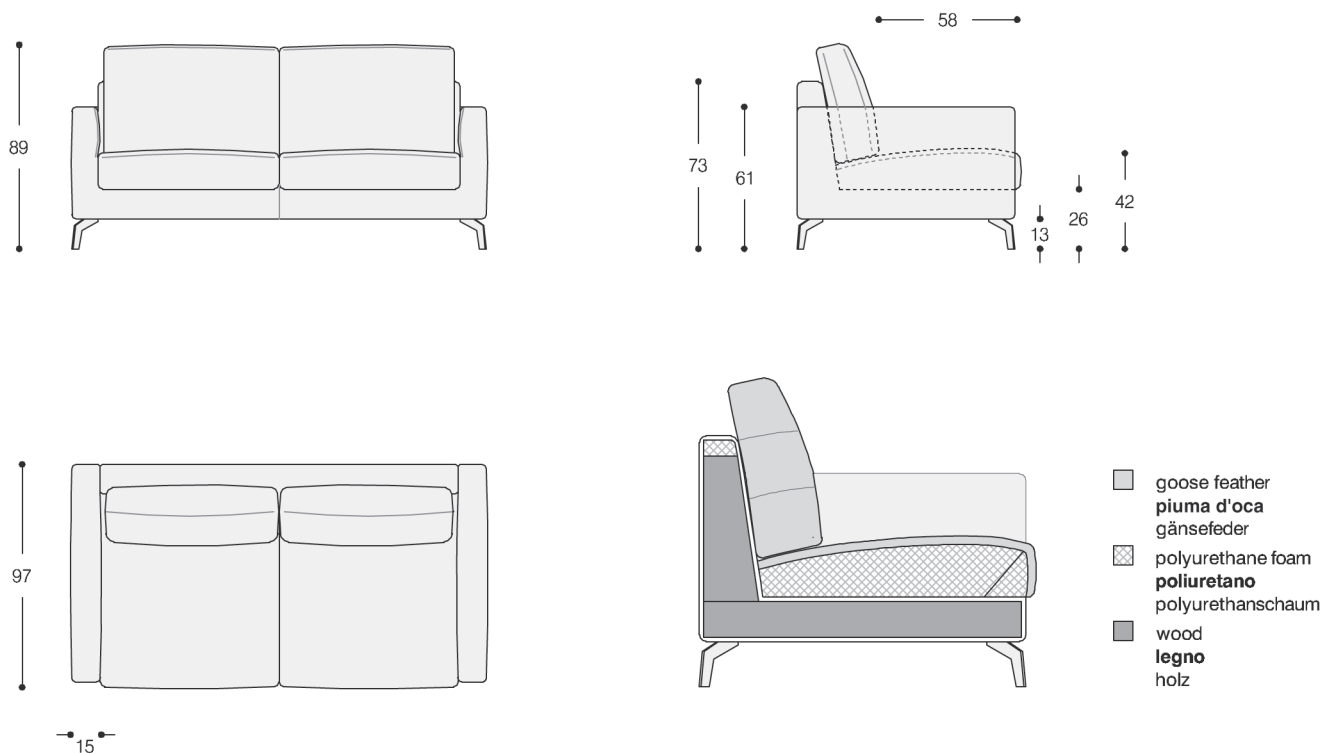

# James B.

## TECHNICAL FEATURE

**Structure:** in solid wood, multiply wood and fiber, padded with polyurethane foam and covered with a white fabric joined with resin. Suspension with reinforced elastic belts.

**Padding:** seat cushions in polyurethane foam of various densities, wrapped in sterilized goose feathers divided into sections. Back cushions in sterilized goose feathers and polyester fiber, divided into sections.

## CARATTERISTICHE TECNICHE

**Struttura:** in legno di abete, multistrato e fibra, imbottito con poliuretano espanso e rivestito da una fodera in vellutino bianco accoppiato a fibra di poliestere. Molleggio a cinghie elastiche rinforzate.