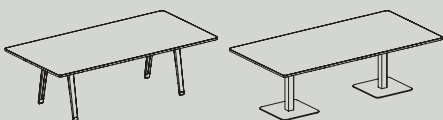

Bench - Accessori - Tavoli riunione
Benches - Accessories - Meeting tables

Bench P 136.5 - P 166.5
D 136.5 - D 166.5 benches

L/W	140	P/D	136.5	H/H	74
	160		166.5		
	180				

Bench P 158 - Con binario centrale - 2 sportelli
D 158 benches - With central rail - 2 flip doors

L/W	140	P/D	158	H/H	74
	160				
	180				

Binario centrale con staffe per bench P 136.5 - P 166.5
Central rail with brackets for D 136.5 - D 166.5 benches

L/W	140	P/D	6.5	H/H	1.8
	160				
	180				

Piano terminale per bench R
Lateral top for benches

L/W	136.5	P/D	40	H/H	2.5
	158				
	166.5				

Tavoli riunione quadrati P 100 MD - **P 140** R
D 100 MD - D 140 R squared meeting tables

L/W	100	P/D	100	H/H	74
	140		140		74

Tavoli riunione rettangolari P 120 R
D 120 rectangular meeting tables