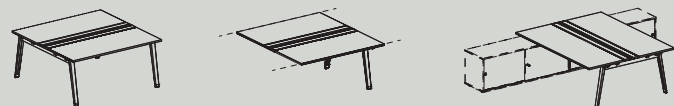

L/W	80	P/D	80	H/H	2.5
-----	----	-----	----	-----	-----

Scrivanie P 65 - P 80 integrabili con mobile di servizio
D 65 - D 80 desks to be connected to the service unit

L/W	140	P/D	65	H/H	74
	160		80		
	180				

Bench - Accessori - Tavoli riunione
Benches - Accessories - Meeting tables

Bench P 136.5 - P 166.5
D 136.5 - D 166.5 benches

L/W	140	P/D	136.5	H/H	74
	160		166.5		
	180				

Bench P 158 - Con binario centrale - 2 sportelli
D 158 benches - With central rail - 2 flip doors

L/W	140	P/D	158	H/H	74
	160				
	180				

Binario centrale con staffe per bench P 136.5 - P 166.5
Central rail with brackets for D 136.5 - D 166.5 benches

L/W	140	P/D	6.5	H/H	1.8
	160				
	180				

Piano terminale per bench R
Lateral top for benches